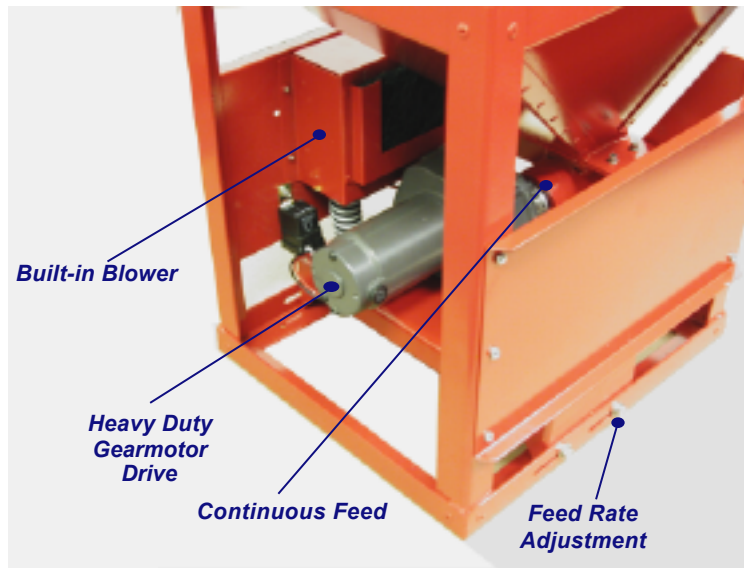

MOZZIE

STANDALONE GRANULAR APPLICATOR

**MODEL
410**

FEATURES

- SELF-CONTAINED BLOWER
- 12 VOLT DC OPERATION
- LIGHTER PLUG CONNECTION
- CONTINUOUS OPERATION
- DISPENSE VECTOLEX & ALTOSID
- GRANULES, PELLETS, & COB
- 12-20 FT RANGE
- 4 FOOT EXTENSION WAND
- POWDER COAT ALUMINUM CONSTRUCTION

Specifications	US	Metric
Length	16.25 "	41 cm
Width	14.25"	36 cm
Height	28.75 "	73 cm
Weight	46 lbs.	21 kg

Arro-Gun Spray Systems, LLC

7575 Tamra Drive

Reno, Nevada 89506

Phone: 775-972-4782 (Cell 775-843-2647)